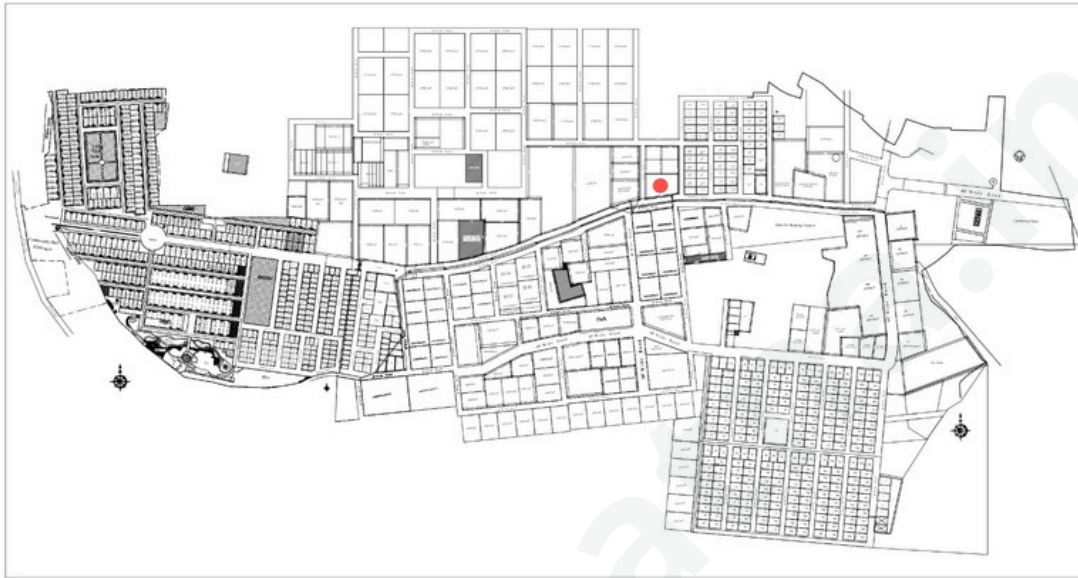

Latest Construction Update

ExperiencetherapidprogressofDDLWoods. With80%of the development already completed, the site features extensive boundary walls, structured plotting, wide internal roads, and active structural developments.

Township Layout Map

Below is the detailed foundational layout map of the DDL Woods mega township. This precise architectural layout map serves as the perfect blueprint, ready for complete transformation into rich 3D visualization plotting projects to help clients fully immerse themselves in the future estate layout.

Township Layout Map

Limited plots available. Project near completion.

Secure Your Future Today

Call Now: +91 96616 55534

Call for Site Visits: +91 96616 55534